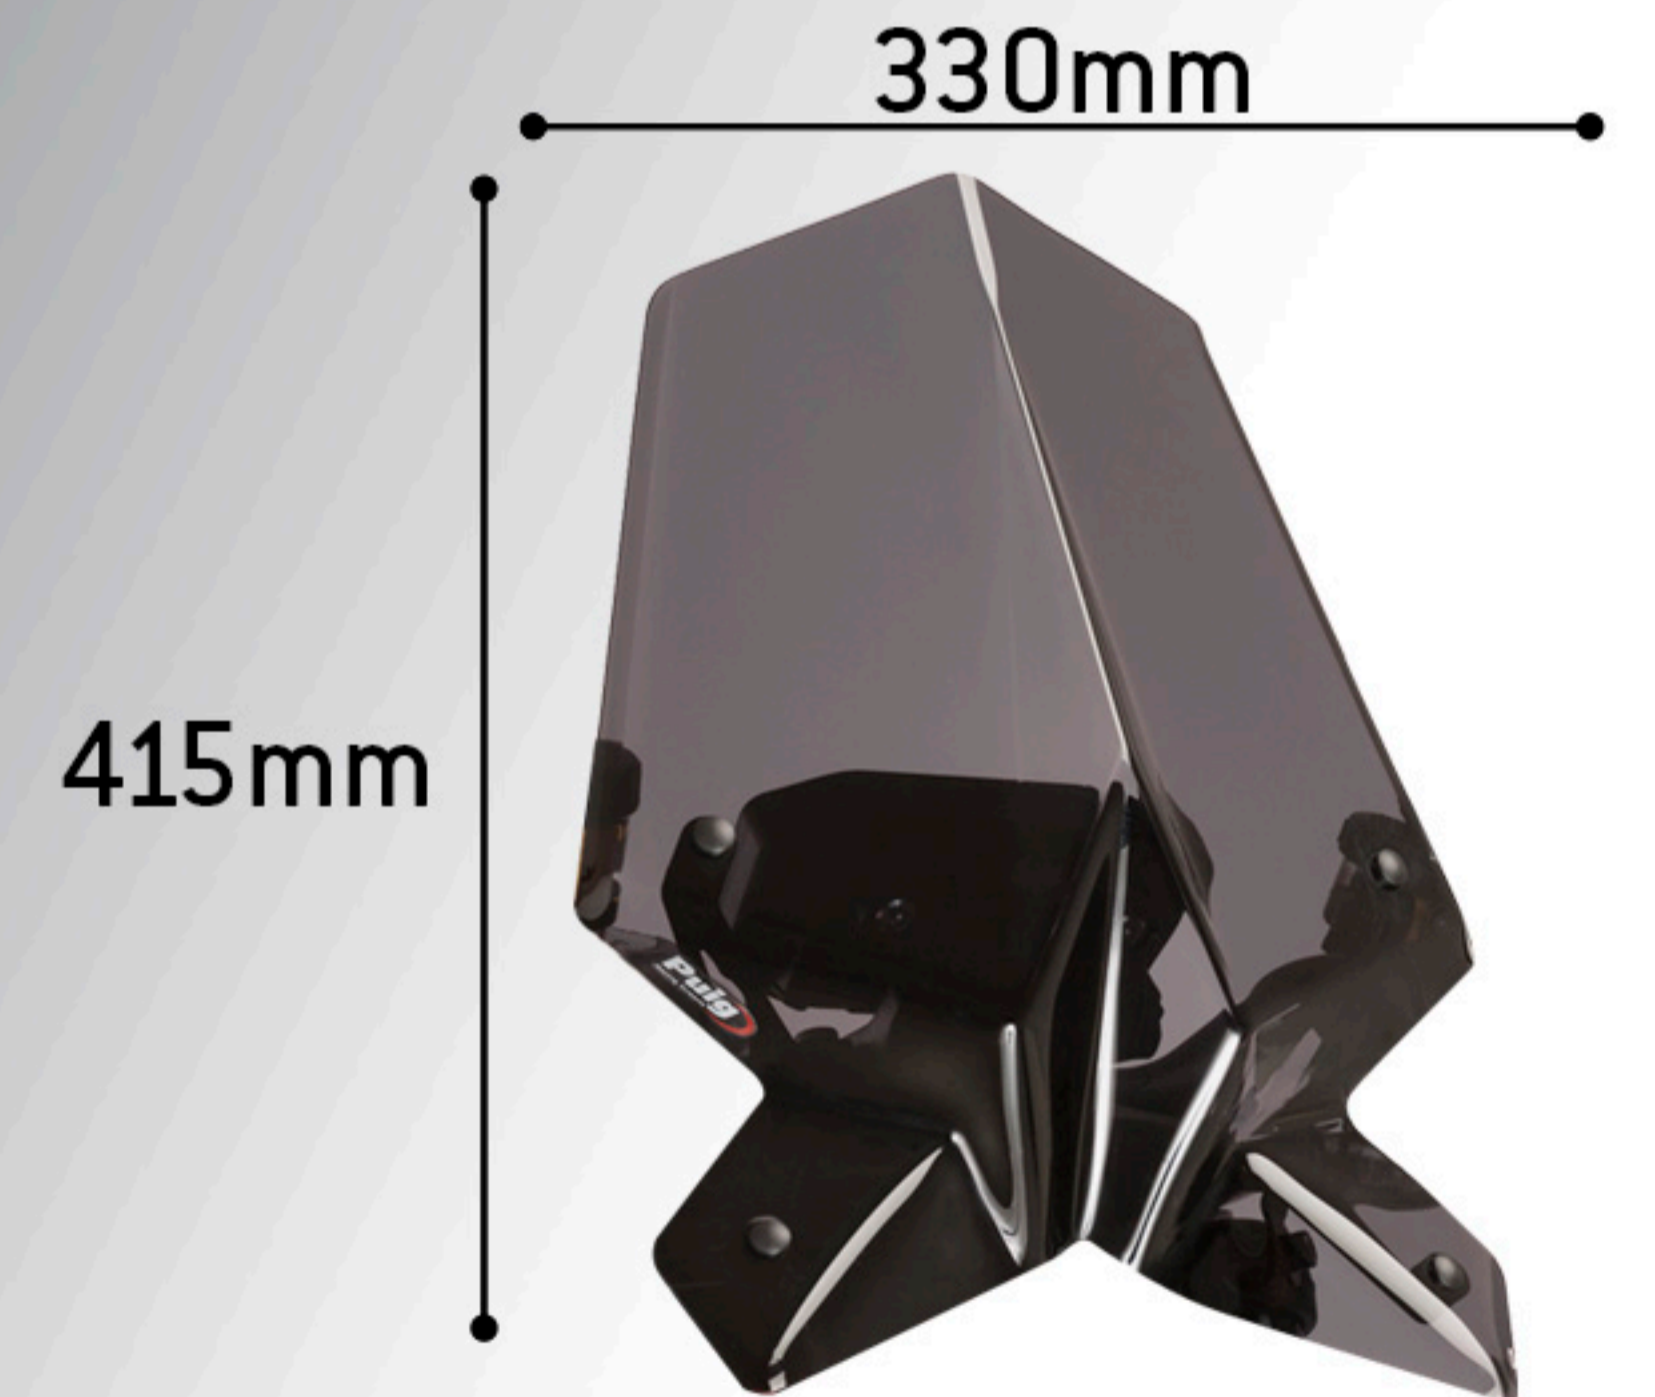

KTM 1290 SUPERDUKE R 17' - Naked New Generation Sport

Puig
Hi-Tech Parts

Max. protection +200mm (+7,87 in)

9692F

9692H

OEM