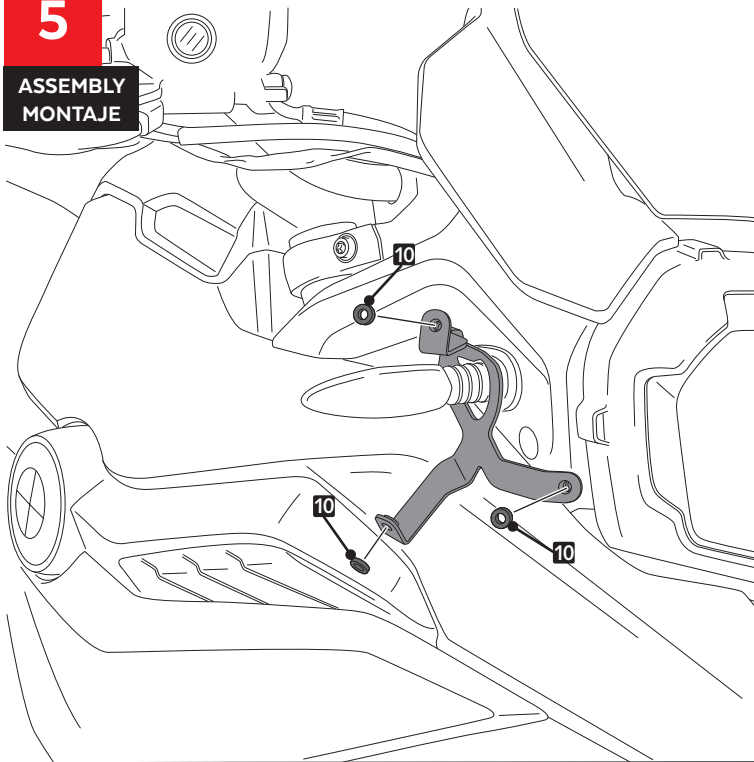

MOUNTING INSTRUCTIONS BMW R1250GS / F750GS / F850GS

5

ASSEMBLY
MONTAJE