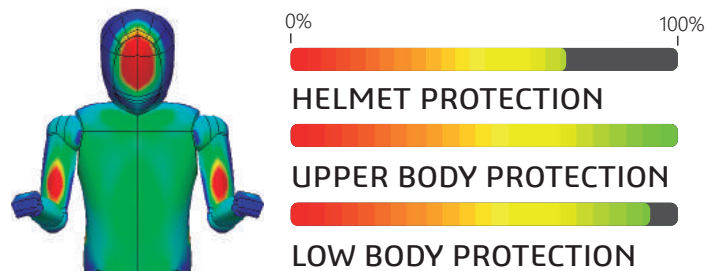

**HONDA X-ADV Touring Screen**

**Ref: 9709**

**OEM SCREEN**

**PUIG SCREEN**

**AERODYNAMIC TEST CONDITIONS**

SPEED	150 km/h   94 mph
RIDER HEIGHT	180cm   5.9 ft
TEMPERATURE	20 °C   68 °F
SCREEN POSITION	Lower position
LATERAL WIND	No

**Total dissipated pressure with puig screen is equivalent to 1.50 Kg**

La presión disipada con la cúpula PUIG equivale a 1.50 Kilogramos - fuerza

**52%**

**IMPROVED AERODYNAMIC WIND PROTECTION WITH PUIG SCREEN**