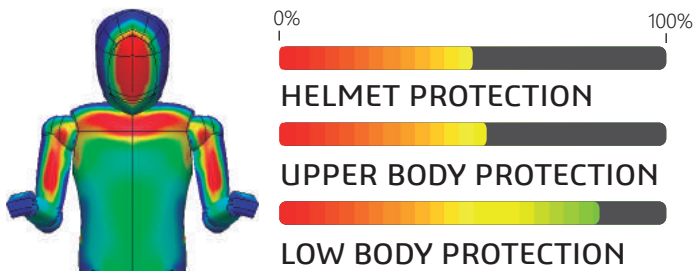

**HONDA X-ADV Touring Screen**

**Ref: 9709**

**OEM SCREEN**

**PUIG SCREEN**

**AERODYNAMIC TEST CONDITIONS**

SPEED	150 km/h   94 mph
RIDER HEIGHT	180cm   5.9 ft
TEMPERATURE	20 °C   68 °F
SCREEN POSITION	Lower position
LATERAL WIND	No

**Total dissipated pressure with puig screen is equivalent to 1.50 Kg**

La presión disipada con la cúpula PUIG equivale a 1.50 Kilogramos - fuerza

**52%**

**IMPROVED AERODYNAMIC WIND PROTECTION WITH PUIG SCREEN**