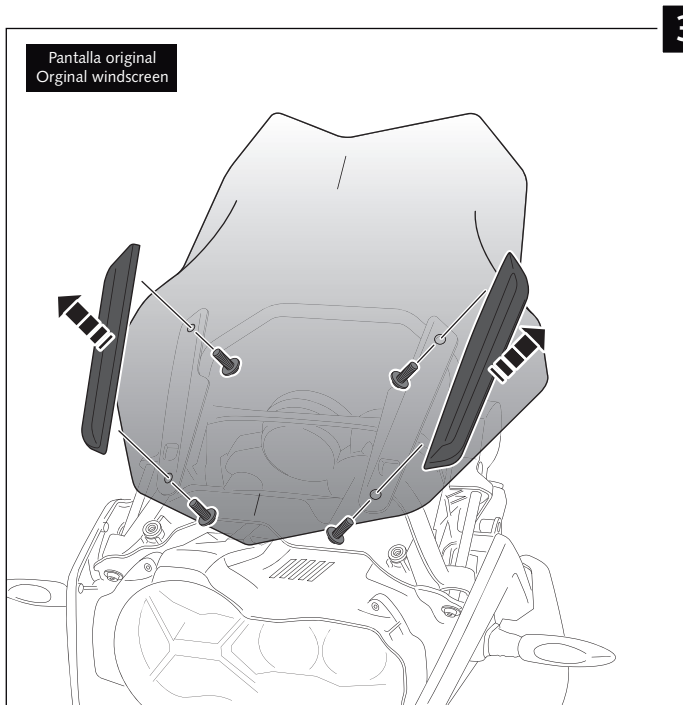

MOTOPLASTIC, S.A.

Molí de la sal, 1 - 08403 Granollers (Barcelona) SPAIN

Tel. 34 93 849 06 33 - Fax 34 93 849 09 88

info@puig.tv - info@puigusa.com

www.puig.tv - www.puigusa.com

INSTRUCCIONES DE MONTAJE - MOUNTING INSTRUCTIONS - MONTAGEANLEITUNG

PANTALLA ADAPTABLE A – WINDSCREEN FOR – SCHEIBE FÜR BMW R1200GS LC / R1200GS LC ADV R1250GS / R1250GS ADV