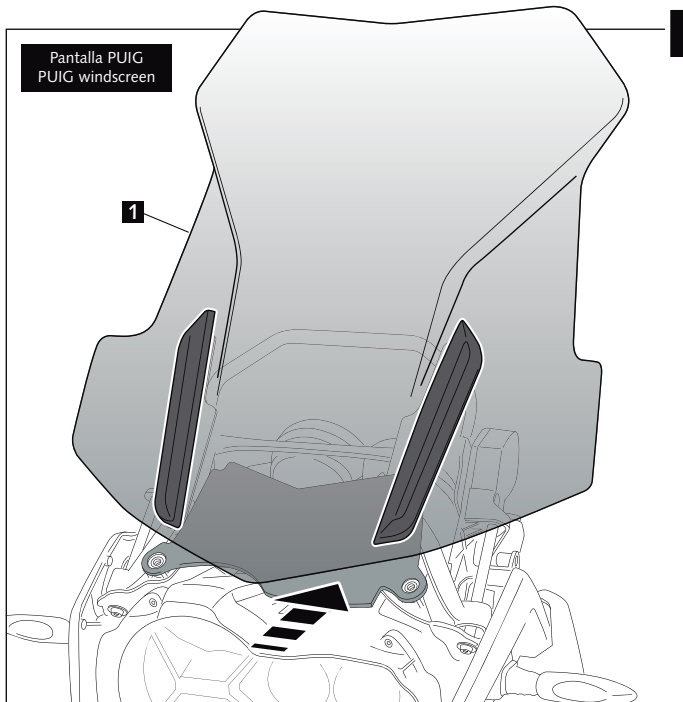

PANTALLA ADAPTABLE A – WINDSCREEN FOR – SCHEIBE FÜR BMW R1200GS LC / R1200GS LC ADV R1250GS / R1250GS ADV

VISERA MULTIREGULABLE MULTI-ADJUSTABLE VISOR

CÚPULA TIPO
TYPE WINDSCREEN **A**

CÚPULA TIPO
TYPE WINDSCREEN **B**