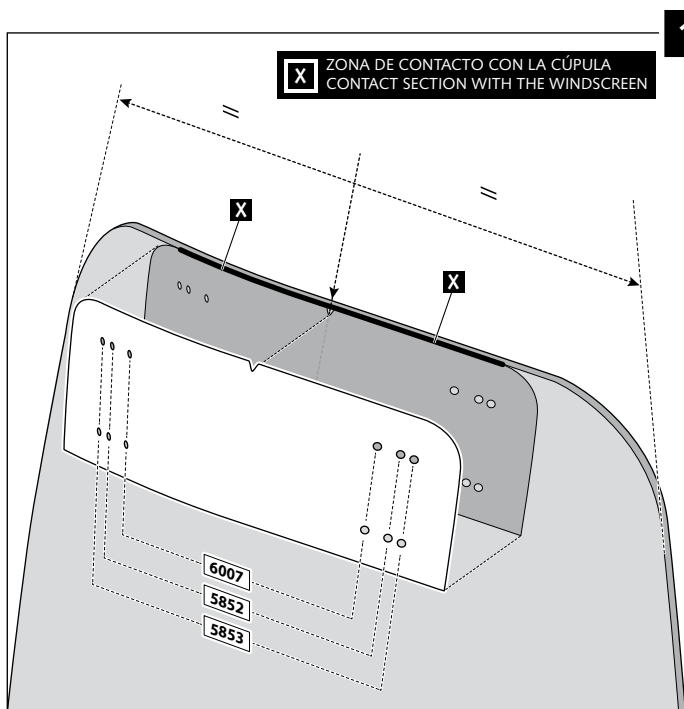

VISERA MULTIREGULABLE MULTI-ADJUSTABLE VISOR

INSTRUCCIONES DE MONTAJE - MOUNTING INSTRUCTIONS - MONTAGEANLEITUNG

TIPO/TYPER A - TIPO/TYPER A - TIPO/TYPER A