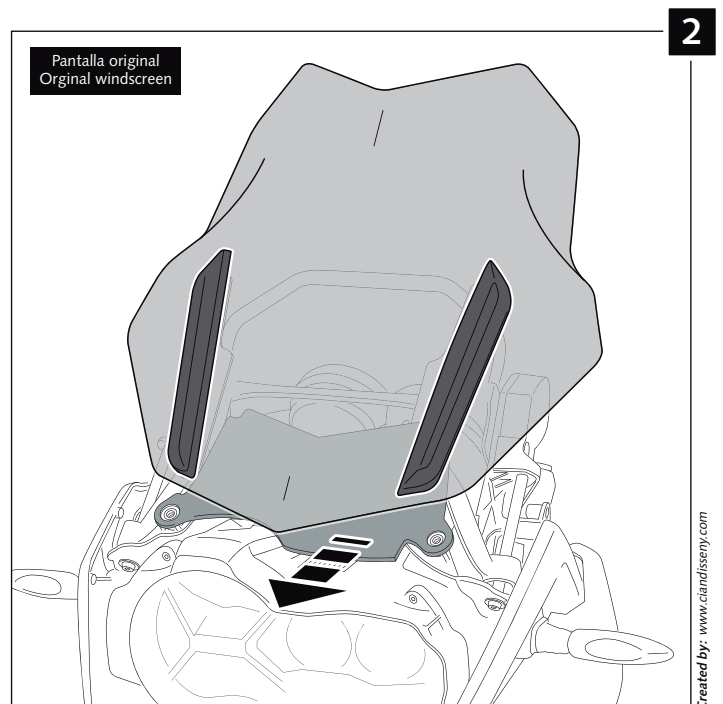

MOTOPLASTIC, S.A.

Molí de la sal, 1 - 08403 Granollers (Barcelona) SPAIN

Tel. 34 93 849 06 33 - Fax 34 93 849 09 88

info@puig.tv - info@puigusa.com

www.puig.tv - www.puigusa.com

Ref.: 6486

INSTRUCCIONES DE MONTAJE - MOUNTING INSTRUCTIONS - MONTAGEANLEITUNG

PANTALLA ADAPTABLE A – WINDSCREEN FOR – SCHEIBE FÜR BMW R1200GS LC / R1200GS LC ADV R1250GS / R1250GS ADV

NOTA: Se recomienda no superar los 140km/h con la cúpula Touring Puig.
Para velocidades superiores, Puig recomienda instalar el kit refuerzo de cúpula, ref.: 7566N.

NOTE: We recommend not to exceed 140Km/h with the Puig Touring Windscreen.
For higher speeds Puig recommends installing the screen reinforcement kit ref.: 7566N.

ID.	PIEZA / PART	DESCRIPCIÓN	DESCRIPTION	QTY.
1		Pantalla	Windscreen	1