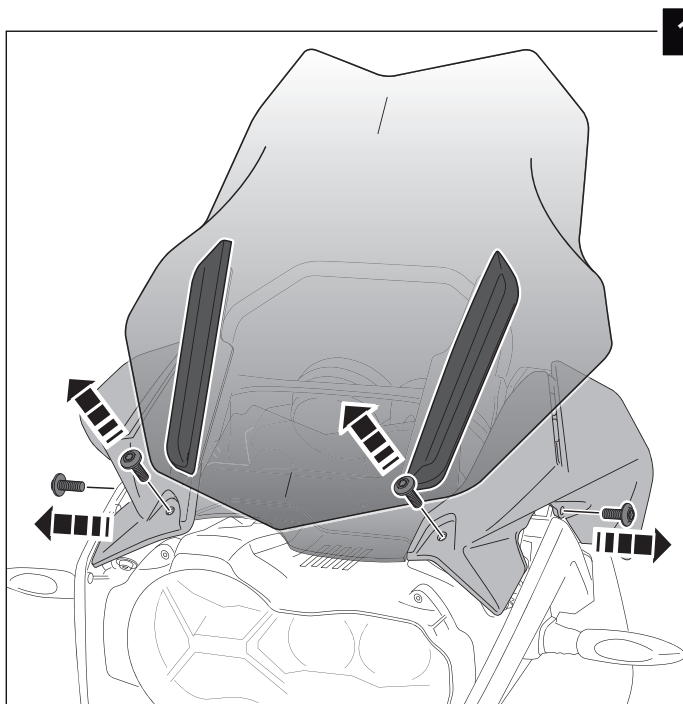

MOTOPLASTIC, S.A.

Molí de la sal, 1 - 08403 Granollers (Barcelona) SPAIN

Tel. 34 93 849 06 33 - Fax 34 93 849 09 88

info@puig.tv - info@puigusa.com

www.puig.tv - www.puigusa.com

Ref.: 6486

INSTRUCCIONES DE MONTAJE - MOUNTING INSTRUCTIONS - MONTAGEANLEITUNG

PANTALLA ADAPTABLE A – WINDSCREEN FOR – SCHEIBE FÜR BMW R1200GS LC / R1200GS LC ADV R1250GS / R1250GS ADV

NOTA: Se recomienda no superar los 140km/h con la cúpula Touring Puig.
Para velocidades superiores, Puig recomienda instalar el kit refuerzo de cúpula, ref.: 7566N.

NOTE: We recommend not to exceed 140Km/h with the Puig Touring Windscreen.
For higher speeds Puig recommends installing the screen reinforcement kit ref.: 7566N.

ID.	PIEZA / PART	DESCRIPCIÓN	DESCRIPTION	QTY.
1		Pantalla	Windscreen	1