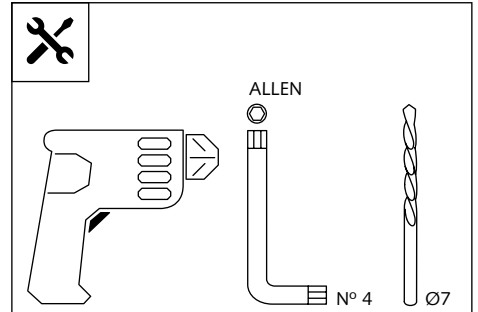

Ref.: 6007 ☐

Ref.: 5852 ☐

Ref.: 5853 ☐

Ahumado/Smoke ☐

Transparente/Clear ☐