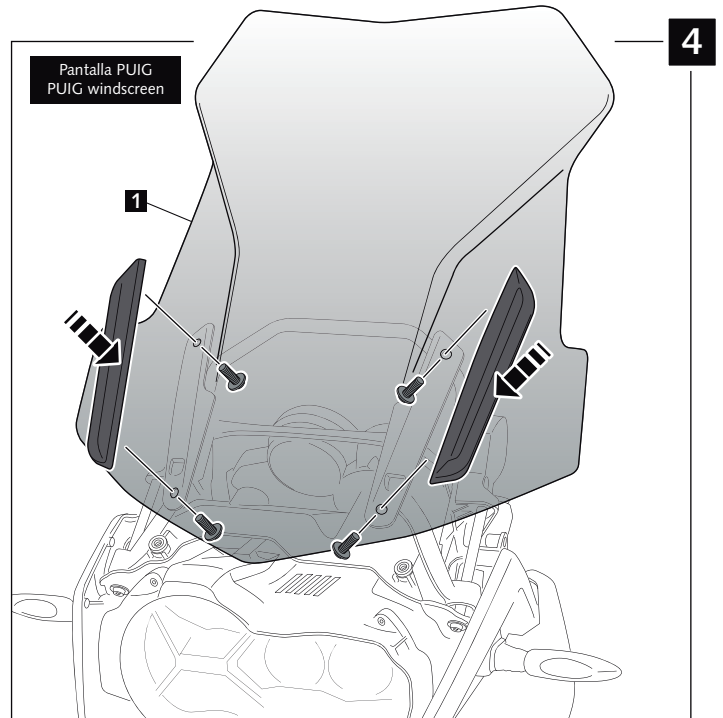

MOTOPLASTIC, S.A.

Molí de la sal, 1 - 08403 Granollers (Barcelona) SPAIN

Tel. 34 93 849 06 33 - Fax 34 93 849 09 88

info@puig.tv - info@puigusa.com

www.puig.tv - www.puigusa.com

INSTRUCCIONES DE MONTAJE - MOUNTING INSTRUCTIONS - MONTAGEANLEITUNG

PANTALLA ADAPTABLE A – WINDSCREEN FOR – SCHEIBE FÜR BMW R1200GS LC / R1200GS LC ADV R1250GS / R1250GS ADV