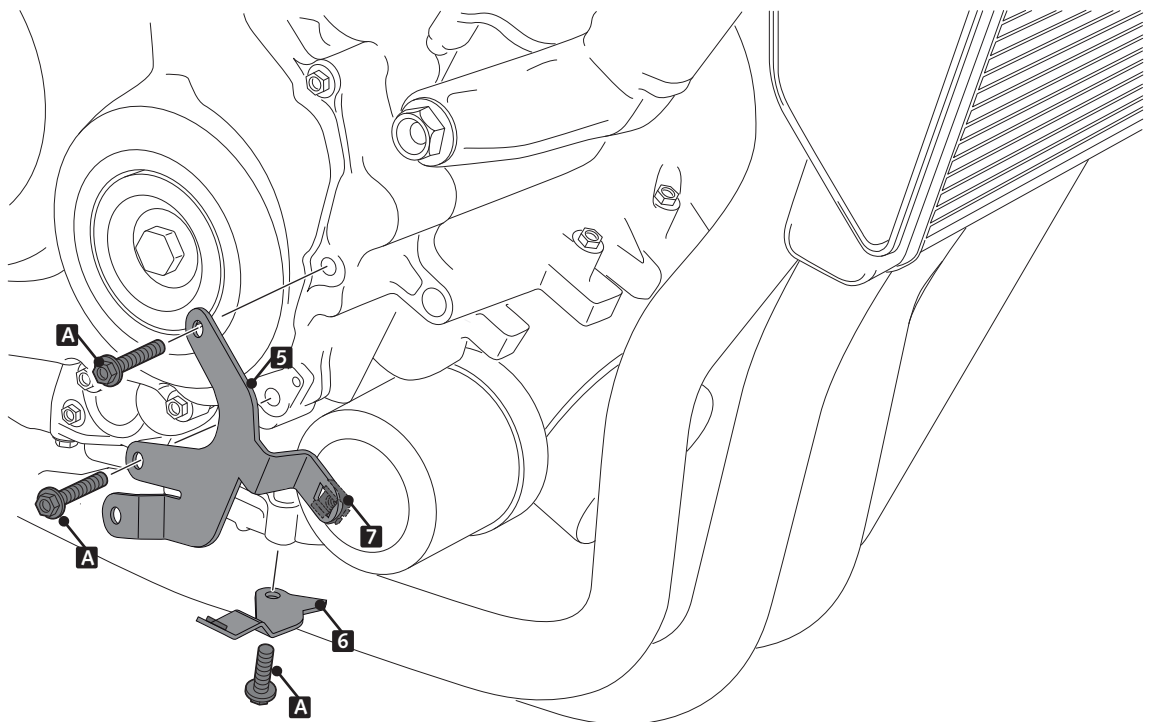

A TORNILLO ORIGINAL
ORIGINAL SCREW