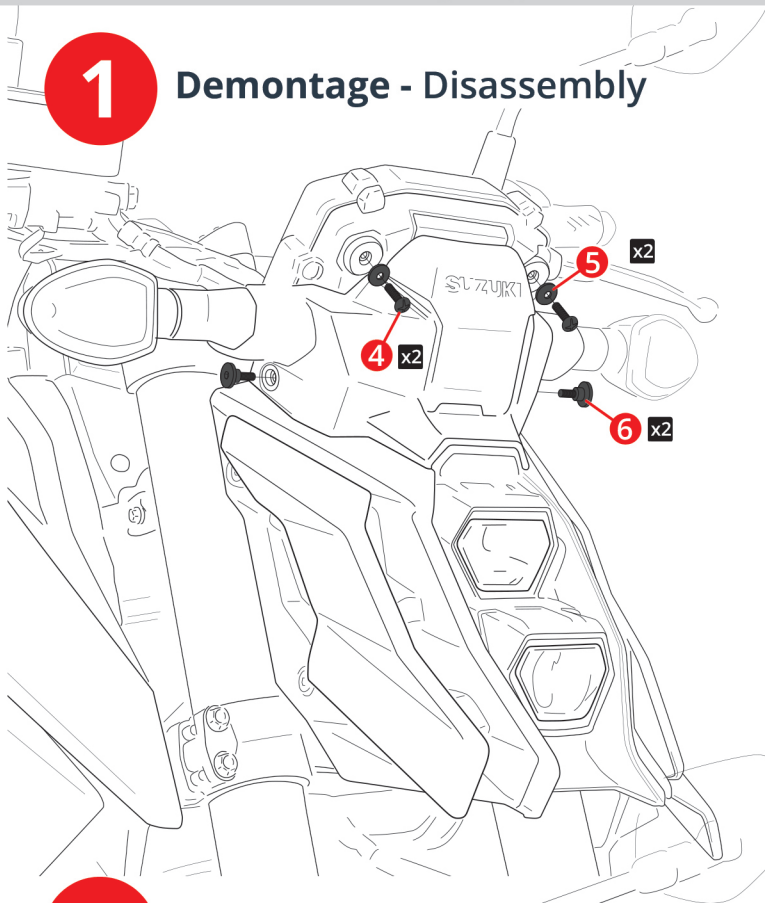

1 Demontage - Disassembly